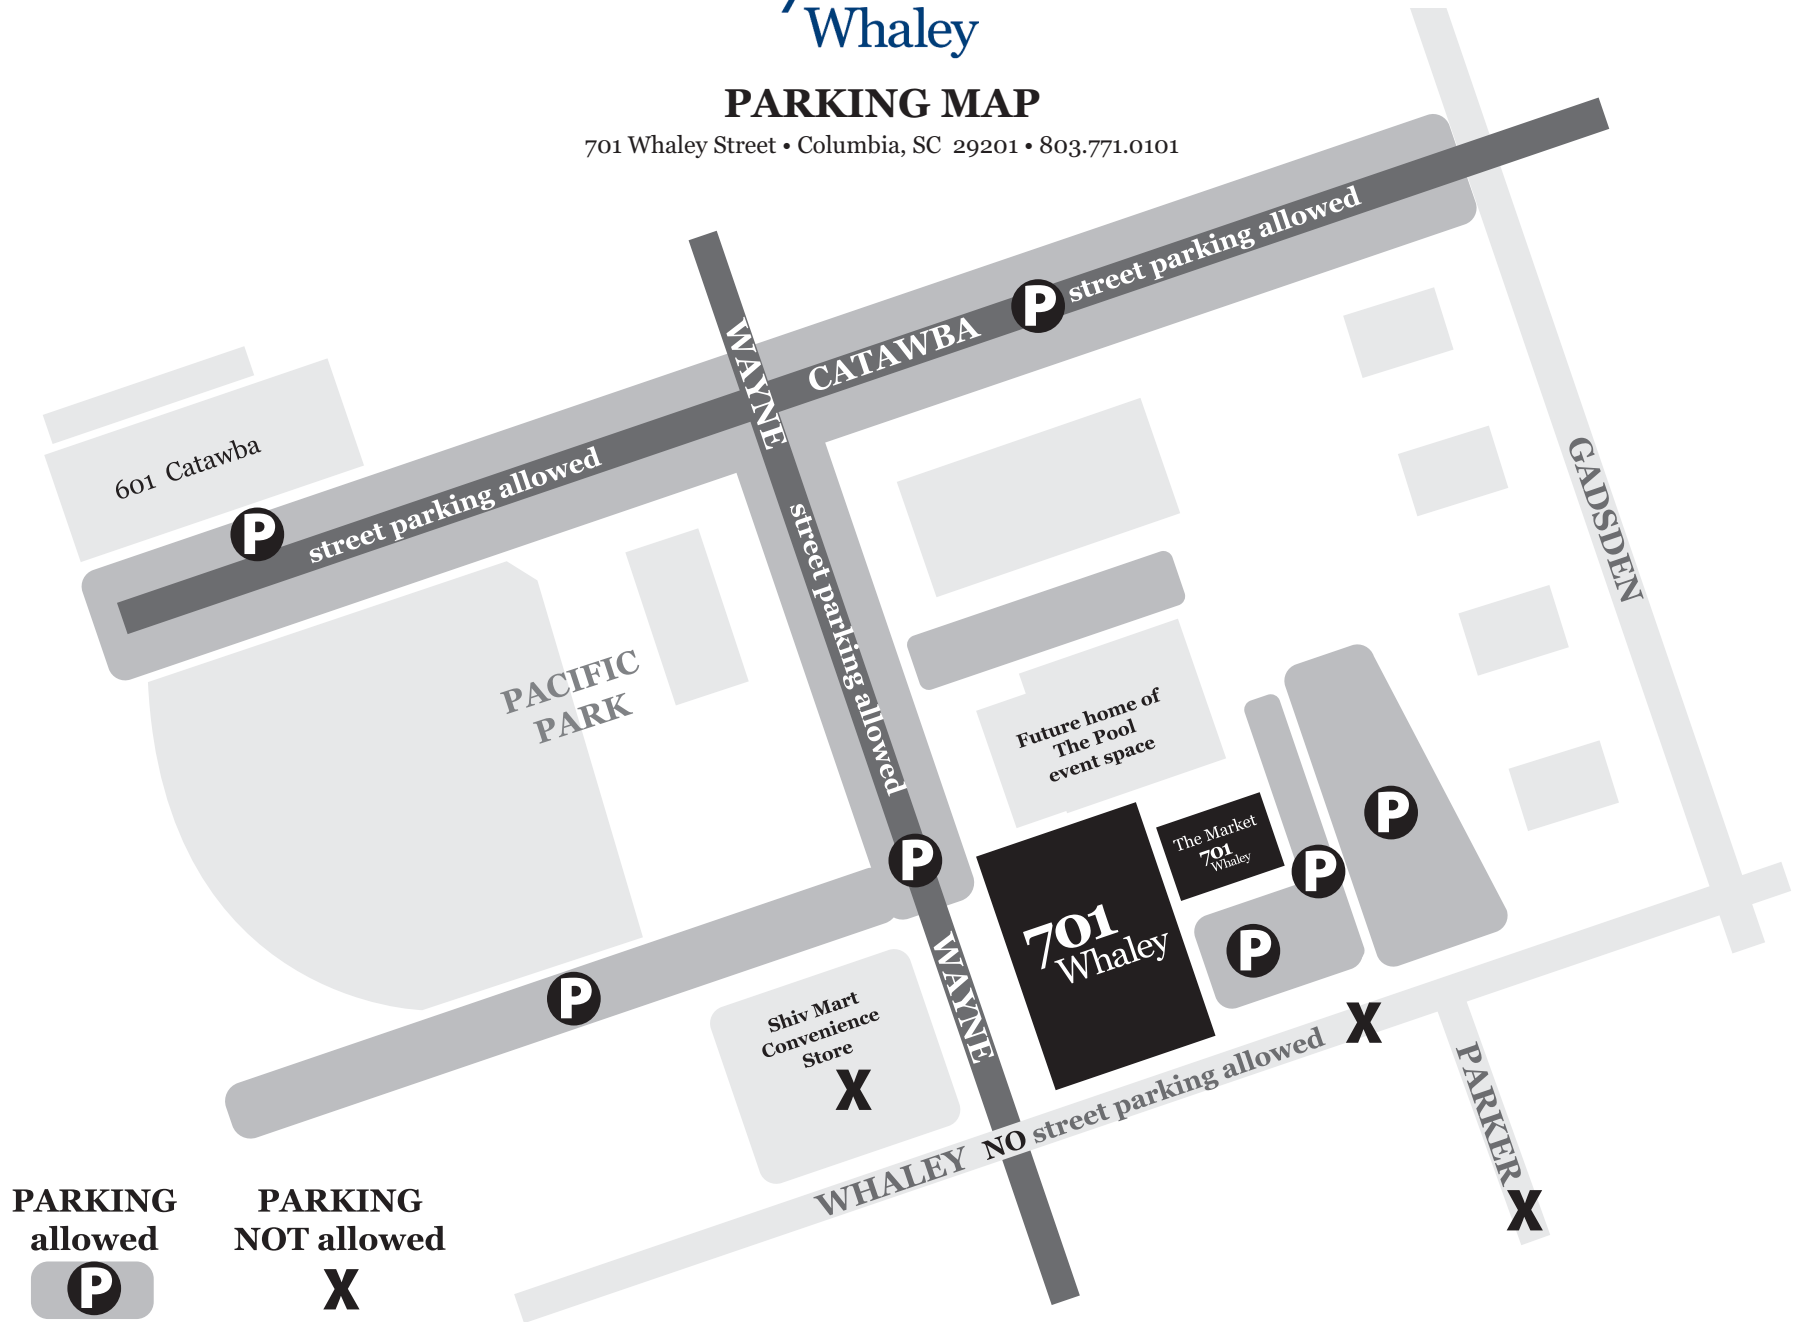

701 Whaley

PARKING MAP

701 Whaley Street • Columbia, SC 29201 • 803.771.0101

**PARKING
allowed**
P

**PARKING
NOT allowed**
X